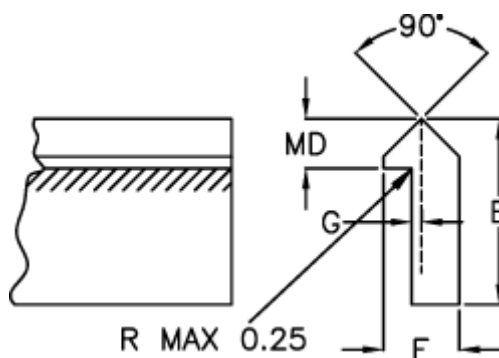

# Data Sheet

Article number: 055611000

Description: Single edge track TS1 1000mm

## Measures

---

E = 11.09

F = 4.74

G = 0.78

Kg/m = 0.272

MD(T) = 3.17